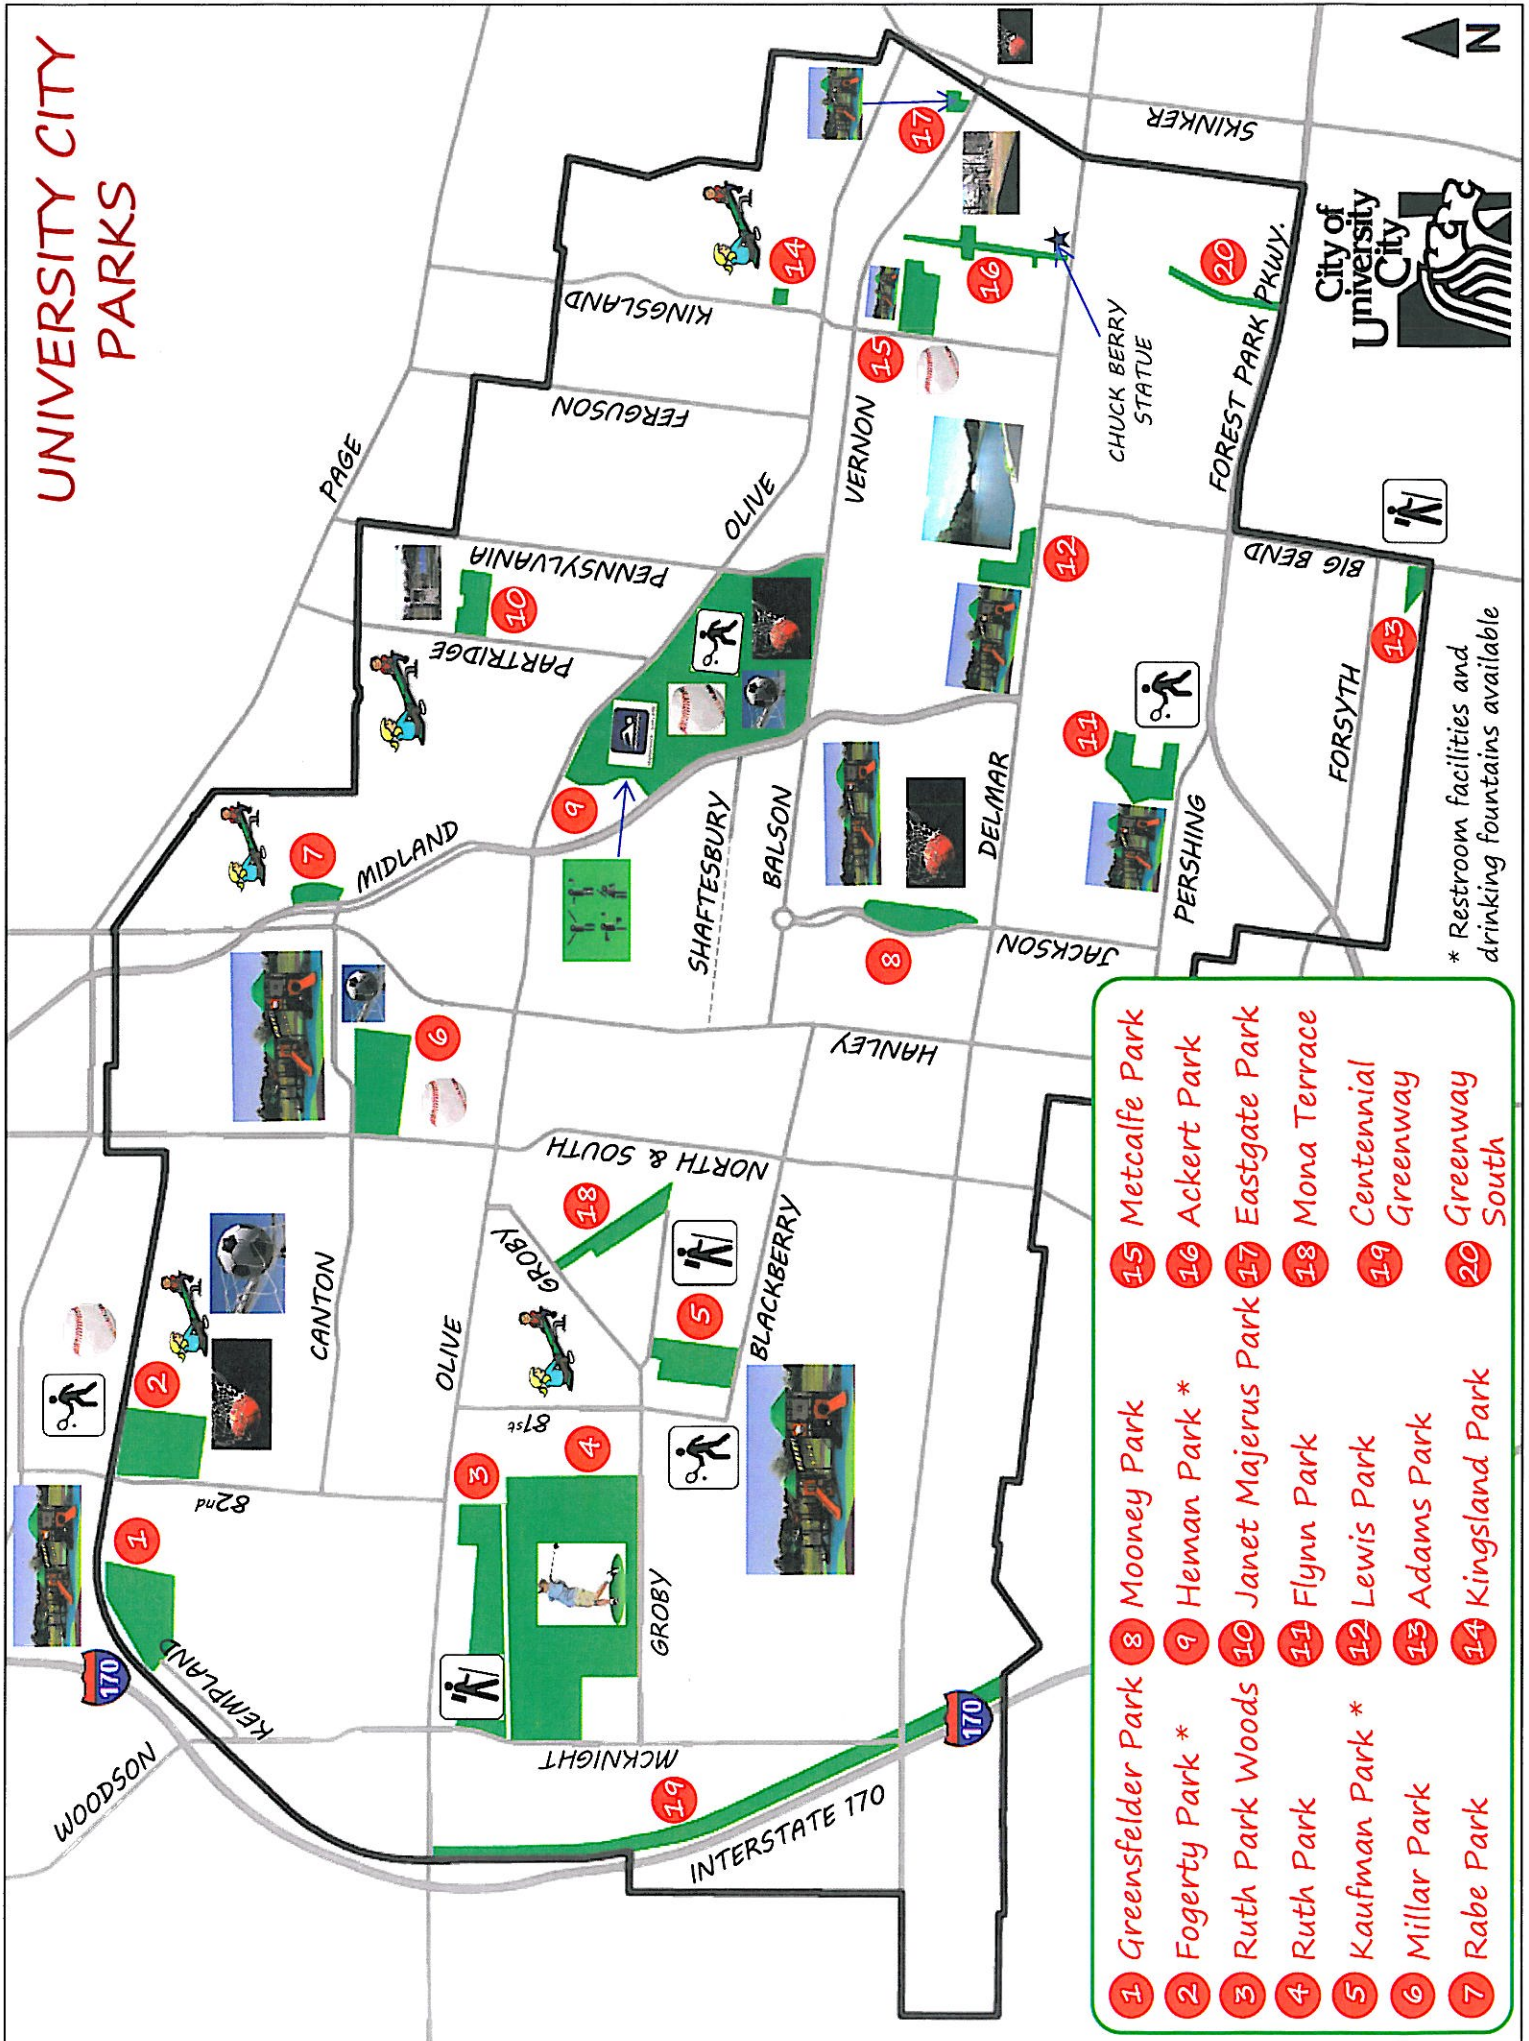

UNIVERSITY CITY PARKS

* Restroom facilities and drinking fountains available

- 1 Greensfelder Park
- 2 Fogarty Park *
- 3 Ruth Park Woods
- 4 Ruth Park
- 5 Kaufman Park *
- 6 Millar Park
- 7 Rabe Park
- 8 Mooney Park
- 9 Heman Park *
- 10 Janet Majerus Park
- 11 Flynn Park
- 12 Lewis Park
- 13 Adams Park
- 14 Kingsland Park
- 15 Metcalfe Park
- 16 Ackert Park
- 17 Eastgate Park
- 18 Mona Terrace
- 19 Centennial Greenway
- 20 Greenway South